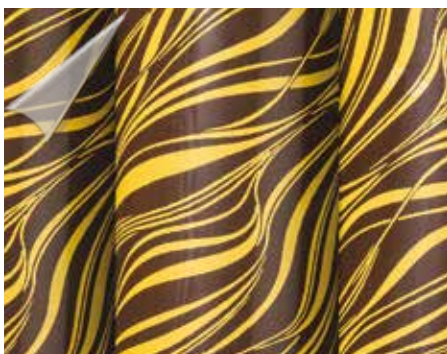

ONDULÉS - OR

□ 10 FPE 320x250 mm [FPE 1813 OR] ..... 15,45 €HT